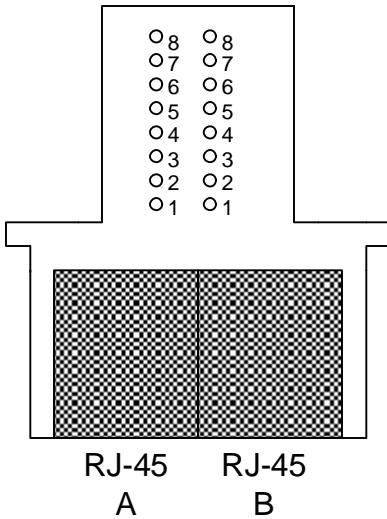

# P/N 16131

Configuration: DB 15 Male to Dual RJ-45

## Type BT

Application: Harris Intraplex PTR-255 Digital I/O

<u>RJ-45 Pin #</u>		<u>DB Pin #</u>	<u>Function</u>
RJ-45A	#1	→ 4	AES Out+
	#2	→ 9	AES Out-
RJ-45B	#1	→ 1	AES In+
	#2	→ 6	AES In-

*The Studio Wiring Solution from*