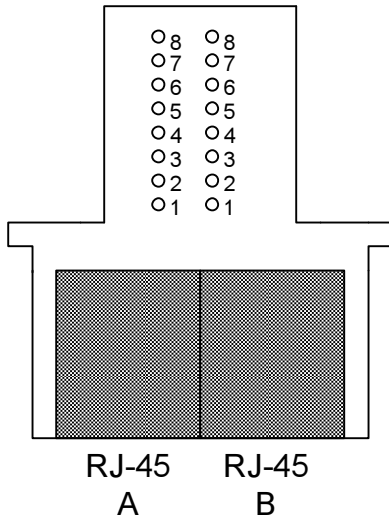

P/N 12511

Configuration: DB 15HD Male to Dual RJ-45

Type S

Application: Audio Science 4215 (Prophet) AES I/O

<u>RJ-45 Pin #</u>		<u>DB Pin #</u>	<u>Function</u>
RJ-45A	#1	→ 3	AES In+
	#2	→ 2	AES In-
RJ-45B	#1	→ 15	AES Out 00+
	#2	→ 10	AES Out 00-