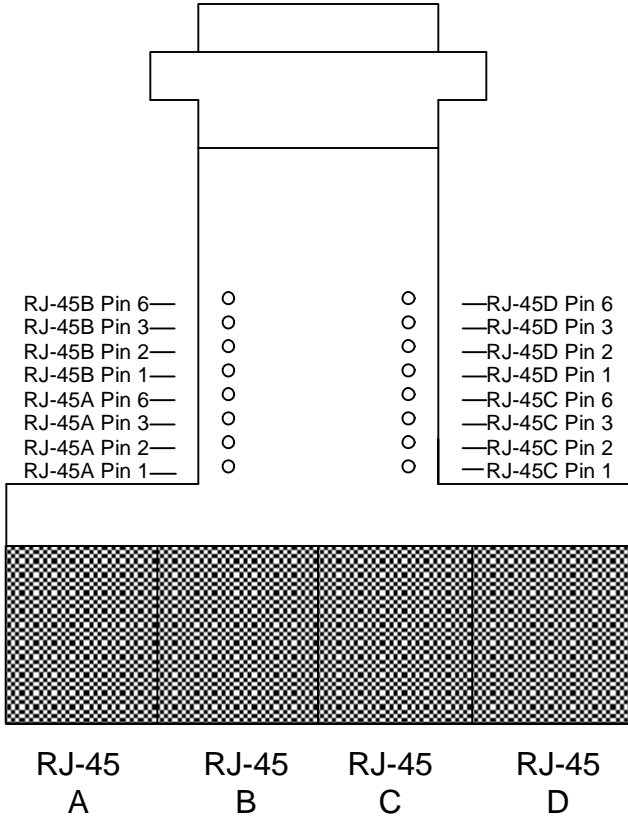

P/N 12512

Configuration: DB 15HD Male to Quad RJ-45

Type ZZ

Application: Audio Science 4215 (Prophet) Digital I/O

RJ-45 Pin #	DB Pin #	Function
RJ-45A #1 →	3	AES In+
RJ-45A #2 →	2	AES In-
RJ-45B #1 ←	15	AES 00+
RJ-45B #2 ←	10	AES00-
RJ-45C #1 ←	14	AES 01+
RJ-45C #2 ←	9	AES01-
RJ-45D #1 ←	13	AES 02+
RJ-45D #2 ←	8	AES 02-

Hub Pin Outs

Channel	Color Pair	RJ-45 Pin	110 Pin
L+ / AES +	Wht/Org	1	3
L- / AES -	Org/Wht	2	4
R+	Wht/Grn	3	5
R-	Grn/Wht	6	6
nc	Wht/Blu	5	1
GND	Blu/Wht	4	2
15V-	Wht/Brn	7	7
15V+	Brn/Wht	8	8
Shield	Wht/Slr	Shield	9
Shield	Slr/Wht	Shield	10