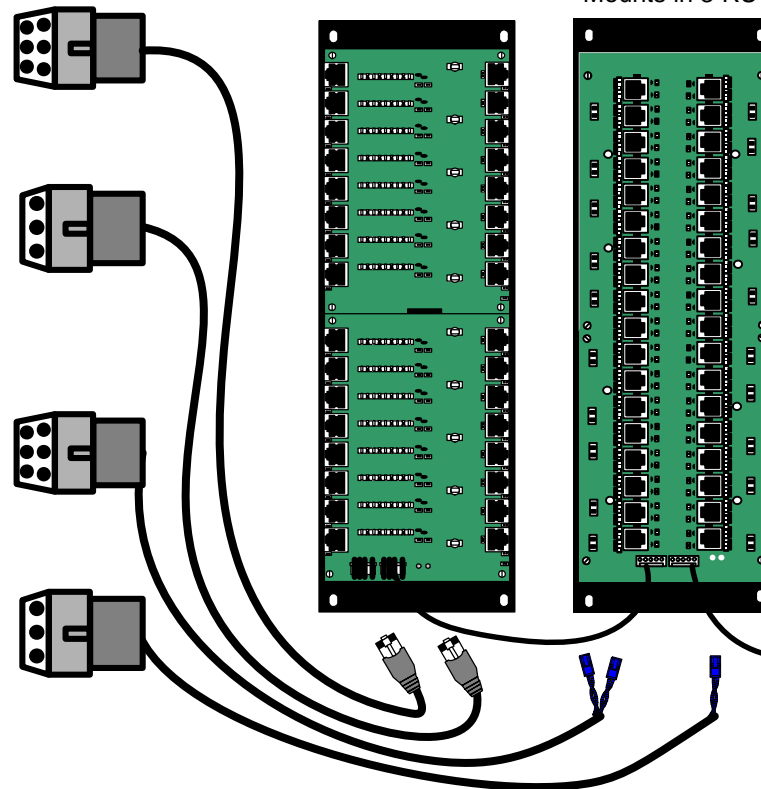

R
A
C
K
R
O
O
M

VistaMax Frame

SH+ 66B Punch Blocks
w/ integrated RJ-21 (female) connector p/n 11616
Also available - w/ 2 integrated RJ-21(female) connectors p/n 15811

S
T
U
D
I
O

Netwave Control Surface

SH+ Analog Cable p/n MOD6RJ45-010
10' MOD-IV (6 pin) cable for 1 analog stereo input or output to 1 RJ-45 connector.
(1 cable required per console digital I/O*)

SH+ Digital Cable p/n MOD3RJ45-010
10' MOD-IV (3 pin) cable for 1 digital input or output to 1 RJ-45 connector.
(1 cable required per console digital I/O*)

SH+ Analog Cable p/n 16048-010
10' MOD-IV (6 pin) cable for 1 analog stereo input or output to 2 mini-Amp connectors.
(1 cable required per console analog I/O*)

SH+ Digital Cable p/n 18776-010
10' MOD-IV (3 pin) cable for 1 digital input or output to 1 mini-Amp connectors.
(1 cable required per console digital I/O*)

Part #HUB16-DC
w/ RJ-45's In and Out
Wall Mount or Rack Mounts in 3 RU

Part #HUB36-DC
w/ mini-Amp In and RJ-45's Out
Wall Mount or Rack Mounts in 3 RU

Plate Table Surface Mounts
p/n SH-SURF1 (single)
p/n SH-SURF2 (dual)
p/n SH-SURF3 (triple)
p/n SH-SURF4 (quad)