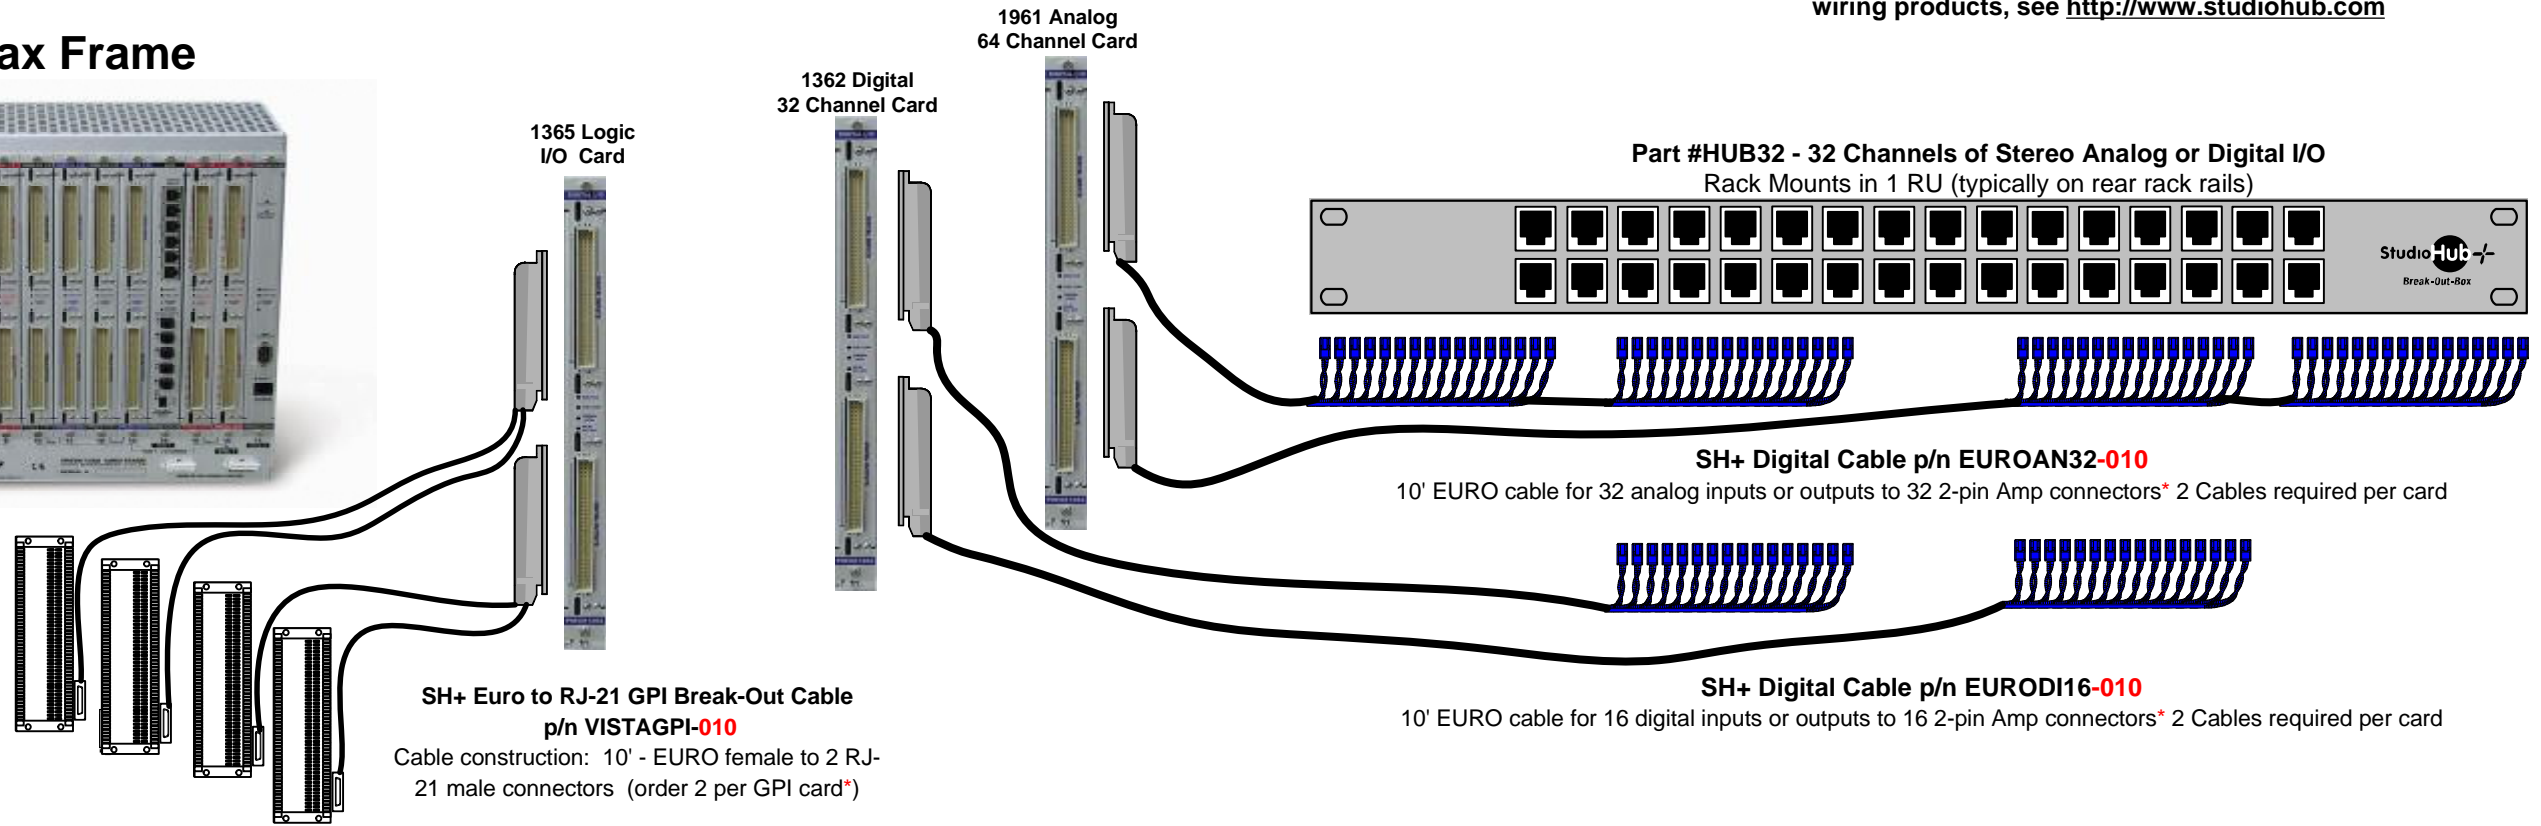

NOTE

All red part numbers indicate customer specified cable lengths. Substitute from 010' to 250' in place of stock length shown to order a custom length.

StudioHub+ Solutions for Gates Air VistaMax Frame Break-Out

R
A
C
K
R
O
O
M

VistaMax Frame

SH+ 66B Punch Blocks
w/ integrated RJ-21 (female) connector p/n 11616
Also available - w/ 2 integrated RJ-21(female) connectors p/n 15811

S
T
U
D
I
O

Netwave Control Surface

SH+ Analog Cable p/n MOD6RJ45-010
10' MOD-IV (6 pin) cable for 1 analog stereo input or output to 1 RJ-45 connector.
(1 cable required per console digital I/O*)

SH+ Digital Cable p/n MOD3RJ45-010
10' MOD-IV (3 pin) cable for 1 digital input or output to 1 RJ-45 connector.
(1 cable required per console digital I/O*)

SH+ Analog Cable p/n 16048-010
10' MOD-IV (6 pin) cable for 1 analog stereo input or output to 2 mini-Amp connectors.
(1 cable required per console analog I/O*)

SH+ Digital Cable p/n 18776-010
10' MOD-IV (3 pin) cable for 1 digital input or output to 1 mini-Amp connectors.
(1 cable required per console digital I/O*)