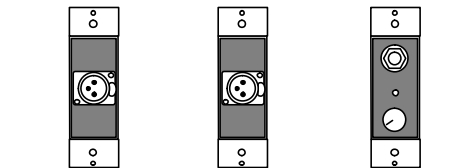

Part #HUB16-DC
w/ RJ-45's In and Out
Wall Mount or Rack Mounts in 3 RU

Part #HUB36-DC
w/ mini-Amp In and RJ-45's Out
Wall Mount or Rack Mounts in 3 RU

Plate Table Surface Mounts
p/n SH-SURF1 (single)
p/n SH-SURF2 (dual)
p/n SH-SURF3 (triple)
p/n SH-SURF4 (quad)