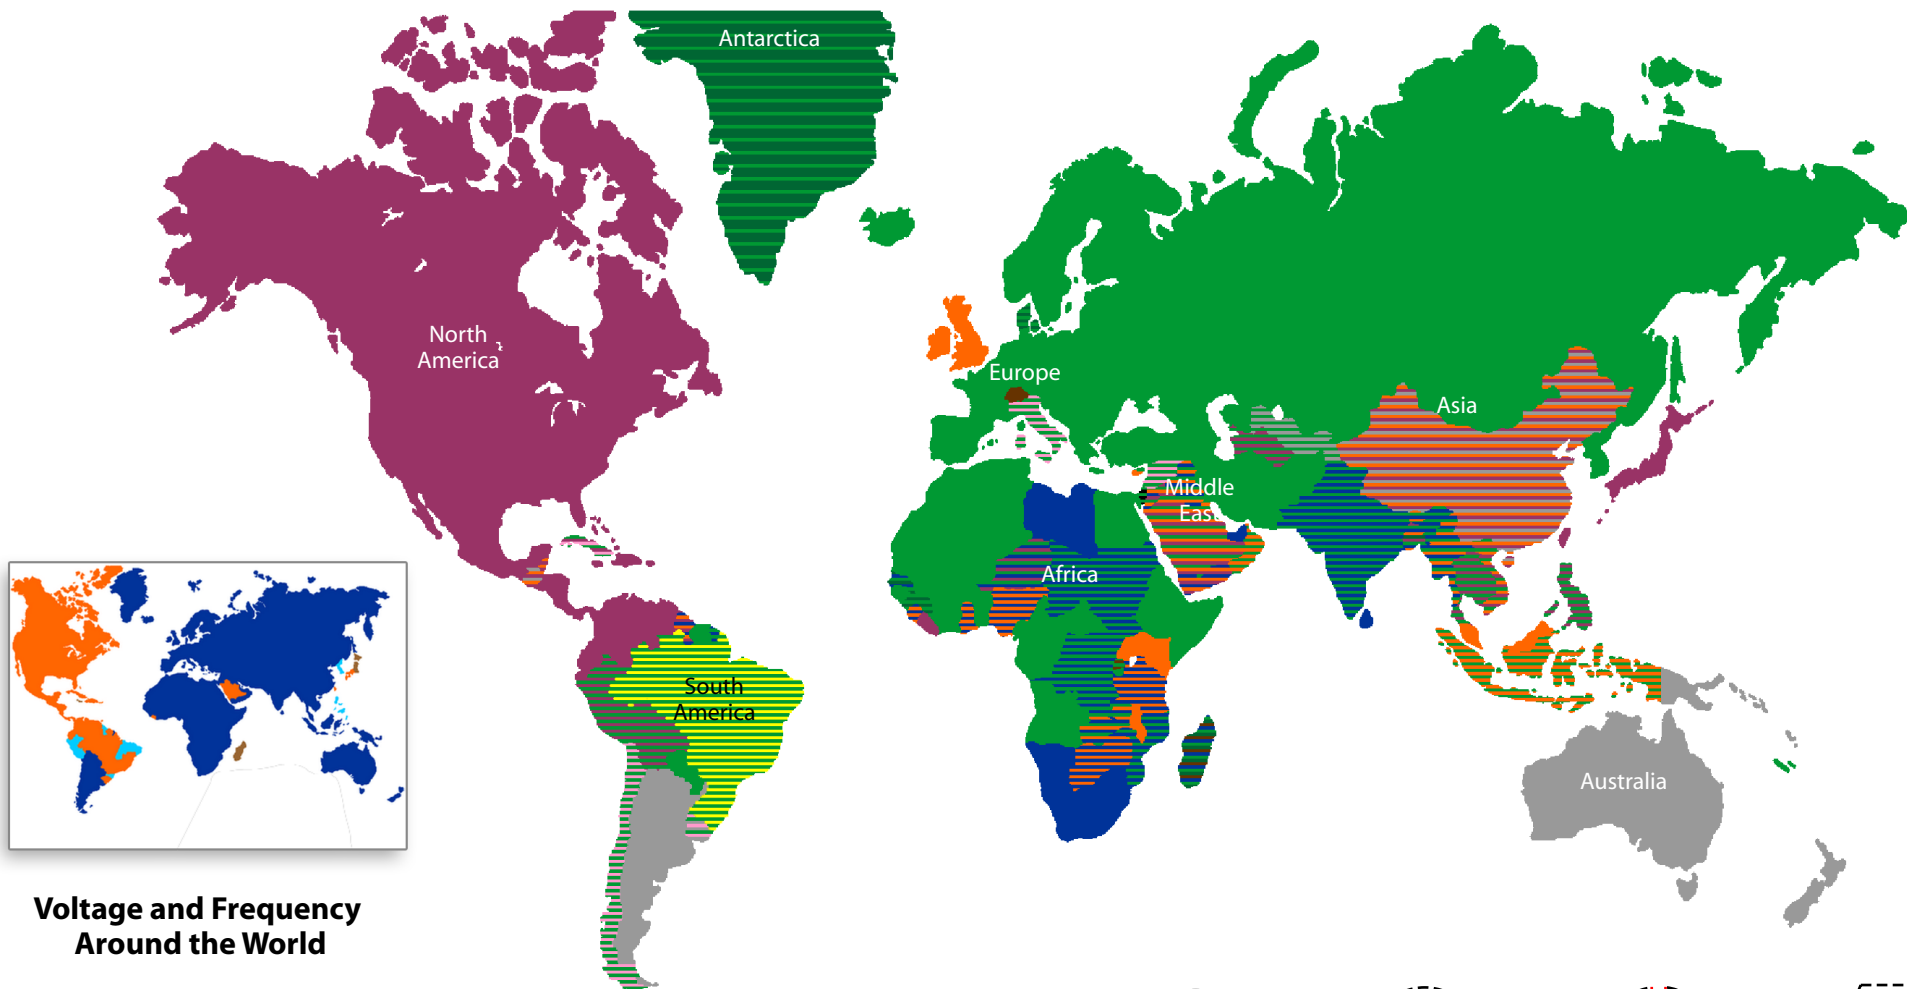

Power Plug Types and Voltage Around the World

Voltage and Frequency Around the World

- 220-240V/50Hz
- 220-240V/60Hz
- 100-127V/60Hz
- 100-127V/50Hz

Type A - USA	Type B - USA	Type C - Europlug	Type D - India	Type E - France, Poland	Type F - Germany	Type G - UK
Type H - Israel	Type I - Australia, China	Type J - Switzerland	Type K - Denmark	Type L - Italy	Type M - S. Africa (larger D)	Type N - Brazil (like J)

■ ● ○ Grounding pins, or holes

601 Heron Drive
 Logan Township, NJ 08085 USA
 Phone: 856-467-8000
 www.radiosystems.com
 General Technote #2000